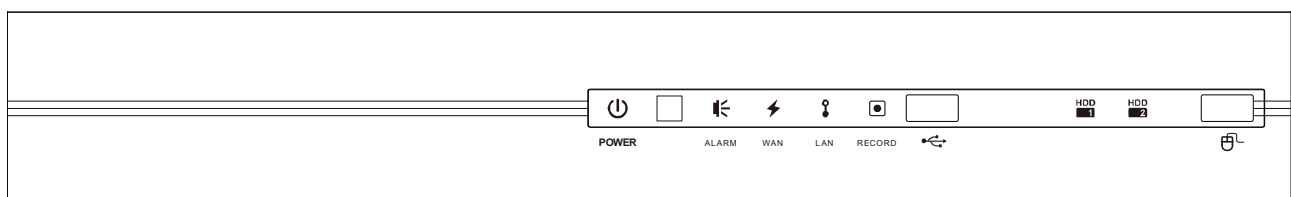

Front Panel

Rear Panel

Specifications

MODEL		AVH306
Hardware		
Video Input		One LAN port Up to 6 Channels with a 6-port hub
Video Output		HDMI
Video Output Resolution		1920 x 1080
Audio Input		YES
Audio Output		YES (Line Out / HDMI)
HDD Storage**		Up to two 3TB HDDs
USB Ports		Two on the front panel: one for video backup to USB flash drive, and another for NVR control via a USB mouse
IR Remote Control		YES
Ethernet	LAN port	1000Mbps
	Internet port	10Mbps / 100Mbps
Software		
Video Compression Format		H.264 / MPEG4 / MJPEG
Recording Mode		Manual / Event / Alarm / Schedule
Recording Throughput	50Hz IP camera	Up to 150 @ 720P, 32 Mbps
	60Hz IP camera	Up to 180 @ 720P, 32 Mbps
Pre-alarm Recording		YES
Quick Search		Time / Motion / Alarm
Security		Multiple user access levels with password
Remote Access		(1) Internet Explorer on Windows operation system (2) EagleEyes on iPhone, iPad & Android mobile devices
General		
Power Source (±10%)		DC 19V / 2.1A
Operating Temperature		10°C ~ 40°C (50°F~104°F)
Dimensions (mm)**		370(W) × 55(H) × 264(D)
Minimum PC Browsing Requirements		<ul style="list-style-type: none"> • Pentium 4 CPU 1.3 GHz or higher, or equivalent AMD • 256 MB RAM • AGP graphics card, Direct Draw, 32MB RAM • Windows 7, Vista & XP, DirectX 9.0 or later • Internet Explorer 7.x or later
Peripherals		(1) AVX912 EoC converter (2) AVX913 HDMI Extender (3) AVX931 Video Server