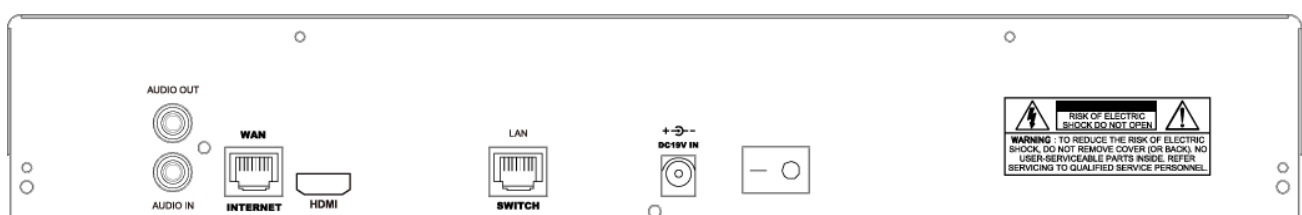

Multi-platform Remote Access

Fully compatibility on iPhone & iPad, and Internet Explorer® on Windows® operating system

Smart Recording

It automatically adjusts the video resolution to optimize the recording efficiency of the hard disk.

Front Panel

Rear Panel

Specifications

MODEL		AVH306
Hardware		
Video Input		One LAN port Up to 6 Channels with a 6-port hub
Video Output		HDMI
Video Output Resolution		1920 x 1080
Audio Input		YES
Audio Output		YES (Line Out / HDMI)
HDD Storage**		Up to two 3TB HDDs
USB Ports		Two on the front panel: one for video backup to USB flash drive, and another for NVR control via a USB mouse
IR Remote Control		YES
Ethernet	LAN port	1000Mbps
	Internet port	10Mbps / 100Mbps
Software		
Video Compression Format		H.264 / MPEG4 / MJPEG
Recording Mode		Manual / Event / Alarm / Schedule
Recording Throughput	50Hz IP camera	Up to 150 @ 720P, 32 Mbps
	60Hz IP camera	Up to 180 @ 720P, 32 Mbps
Pre-alarm Recording		YES
Quick Search		Time / Motion / Alarm
Security		Multiple user access levels with password
Remote Access		(1) Internet Explorer on Windows operation system (2) EagleEyes on iPhone, iPad & Android mobile devices
General		
Power Source (±10%)		DC 19V / 2.1A
Operating Temperature		10°C ~ 40°C (50°F~104°F)
Dimensions (mm)**		370(W) × 55(H) × 264(D)
Minimum PC Browsing Requirements		<ul style="list-style-type: none"> • Pentium 4 CPU 1.3 GHz or higher, or equivalent AMD • 256 MB RAM • AGP graphics card, Direct Draw, 32MB RAM • Windows 7, Vista & XP, DirectX 9.0 or later • Internet Explorer 7.x or later
Peripherals		(1) AVX912 EoC converter (2) AVX913 HDMI Extender (3) AVX931 Video Server